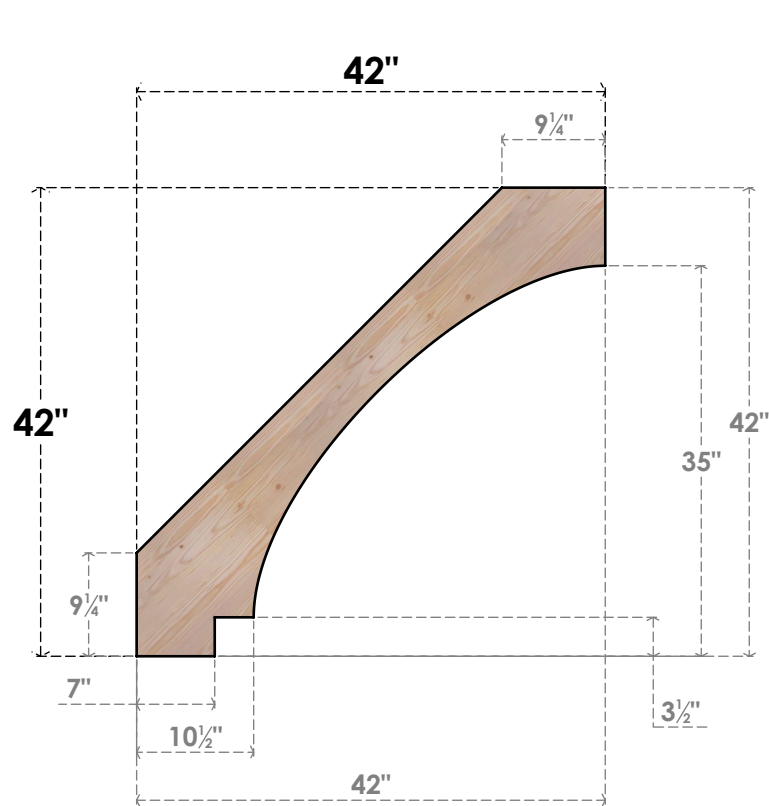

BRC06X42X42IMP00SDF

5 1/2"W X 42"D X 42"H IMPERIAL SMOOTH BRACE, DOUGLAS FIR

SIDE

FRONT

EKENA MILLWORK
2300 WEST MAIN ST.
CLARKSVILLE, TX 75426
TOLL FREE: 866-607-0453
WWW.EKENAMILLWORK.COM

NOTES

1. INSTALLATION TO BE COMPLETED IN ACCORDANCE WITH MANUFACTURER'S SPECIFICATIONS.
2. DRAWING MAY NOT BE TO SCALE
3. THIS DRAWING IS INTENDED FOR DESIGN AND PLANNING PURPOSES ONLY.
4. ALL INFORMATION CONTAINED HEREIN WAS CURRENT AT THE TIME OF DEVELOPMENT BUT MUST BE REVIEWED AND APPROVED BY THE PRODUCT MANUFACTURER TO BE CONSIDERED ACCURATE.
5. PRODUCTS ARE NOT KILN DRIED. THIS ITEM IS UNIQUE AND WILL CONTAIN THE NATURAL VARIATIONS THAT THE WOOD SPECIES OFFERS. THIS MAY RESULT IN VARIATIONS UP TO 1/4"